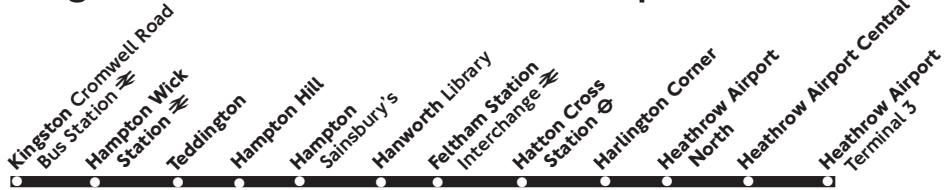

285

Daily

N285

Every night

Kingston - Feltham - Heathrow Airport

HEATHROW FREEFLOW FREE FARE ZONE

Between 2200 and 0600 buses run via Eastern Perimeter Road at Heathrow Airport, not Eastchurch Road.

Monday - Friday

285

Daily

N285

Every night

Heathrow Airport - Feltham - Kingston

[HEATHROW FREEFLOW FREE FARE ZONE]

Between 2200 and 0600 buses run via Eastern Perimeter Road at Heathrow Airport, not Eastchurch Road.

Monday - Friday